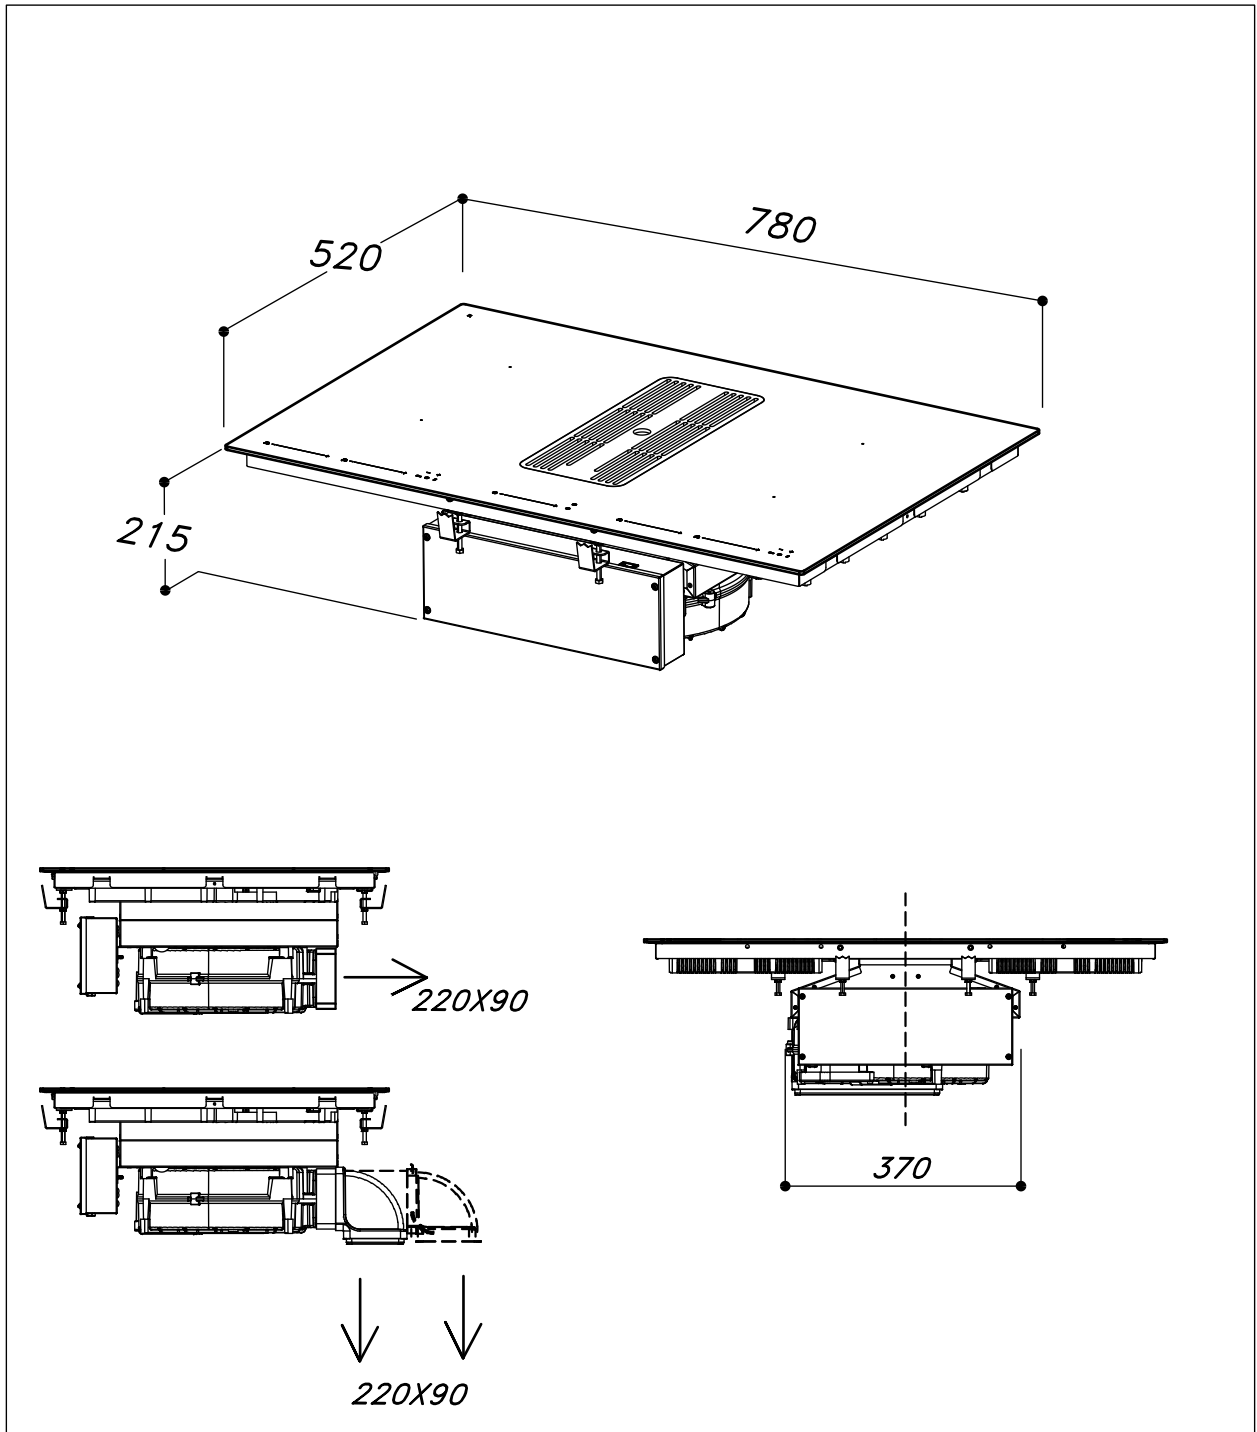

# S-DDH6

*motor under hob*

*Apertura Top: 750mm X 490mm*  
*Rectangular opening: 750mm X 490mm*

*nov. 2019*