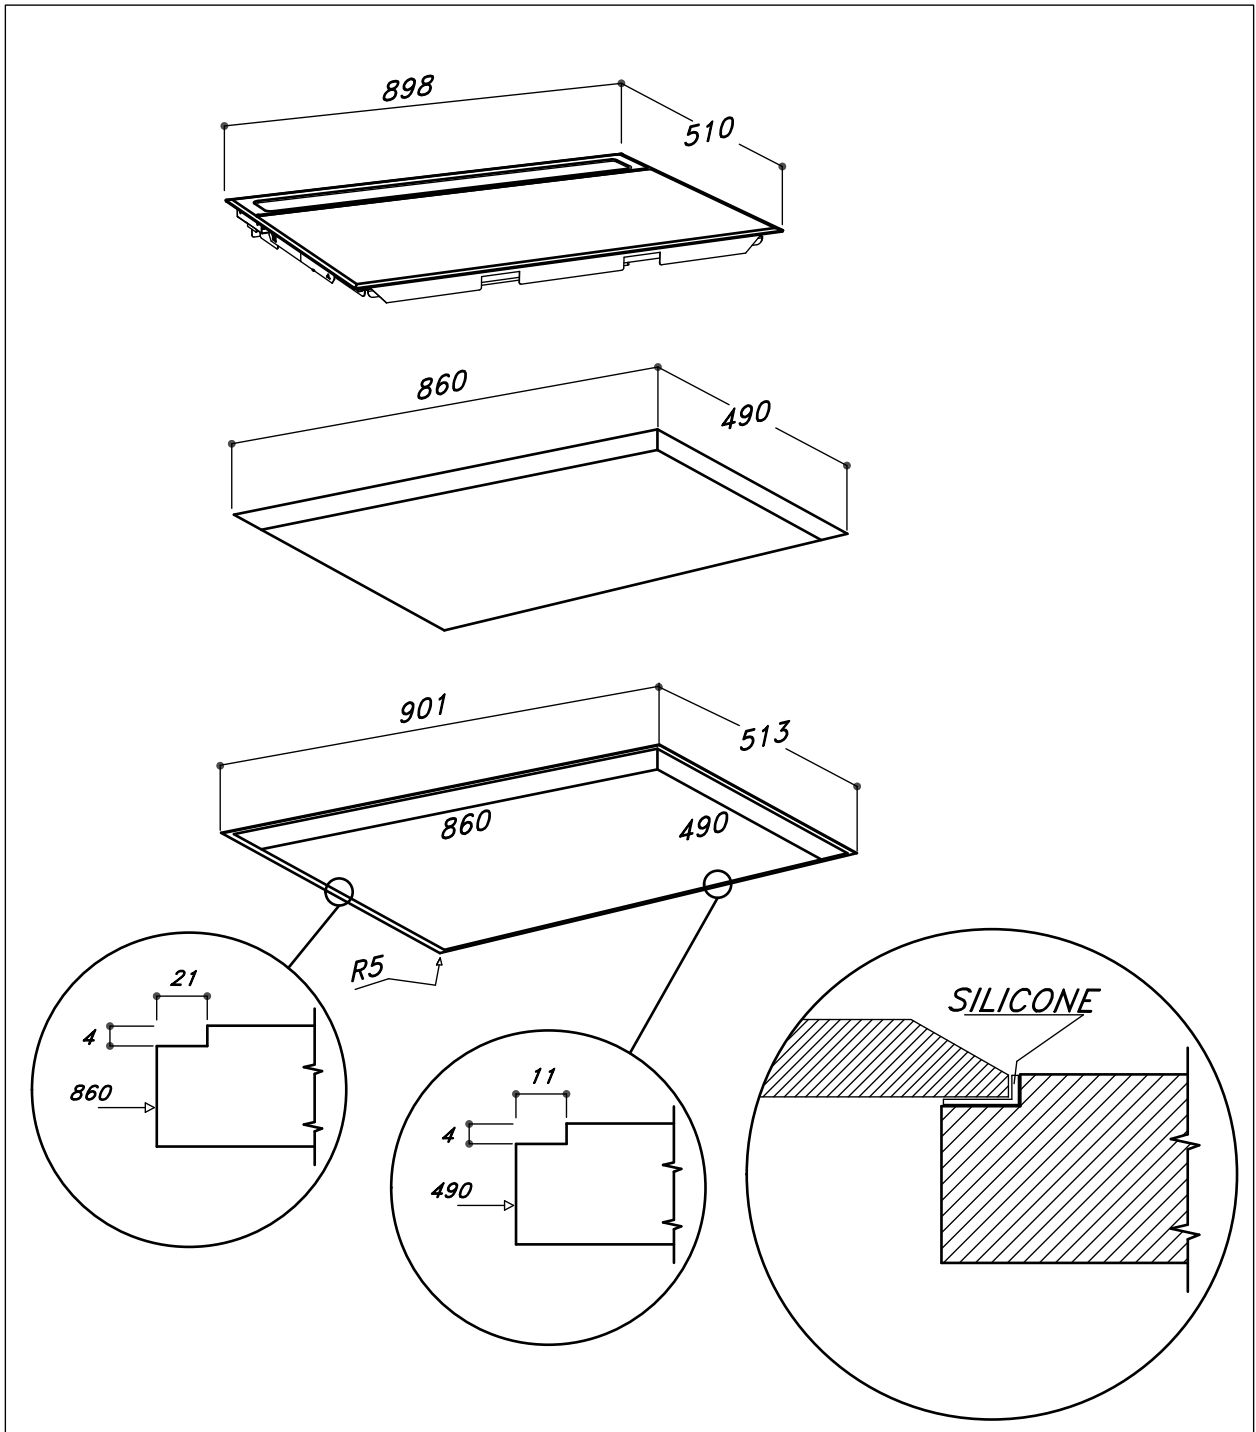

# S-DDH

Apertura Top: 860mm X 490mm  
Rectangular opening: 860mm X 490mm

Sept. 2014