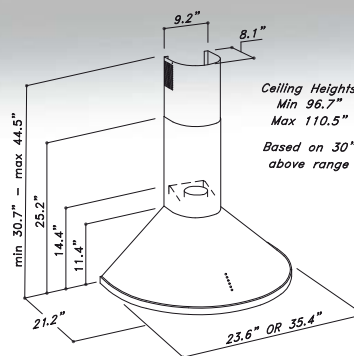

SU5

SU5

SU 5*

SU 5 24"
SU 5 36"
3

00951053301
00951053601
6

- Motor: 600 CFM
Aluminium die-cast motor housing
- Pressure: 480 Pa
- Noise level: 63 dBA /4,9 sones

- Lighting: 2 x 20 W halogen lamps

- Control panel: 4 speed + delay
off timer + light switch

- Grease filter: anodized aluminium (5+1 layers)
: stainless steel baffle filter optional - LBR
- Air Outlet: 6" round

- Accessories:

Stainless steel baffle filter - LBR	60084999999
Charcoal filters: KF2 (order 1 pc)	60071099999
Air Deviator: Def 5	75050500199
Flue extension 36" CE4	20001105120

* Available also in SUE Version

SUE 5 24" 00911052301
SUE 5 36" 00911052601

SUE 5

- Motor: 295 CFM
Aluminium die-cast motor housing
- Noise level: 57 dBA /4,2 sones
- Lighting: 2 x 20 W halogen lamp
- Control panel: control 3 speed push button + light switch