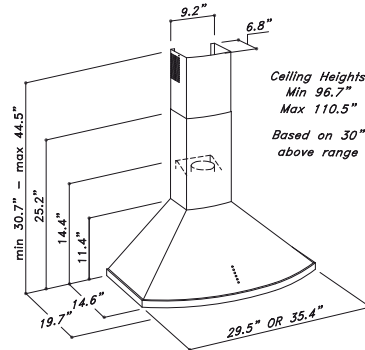

## SU3

Ceiling Heights  
 Min 96.7"  
 Max 110.5"  
 Based on 30"  
 above range