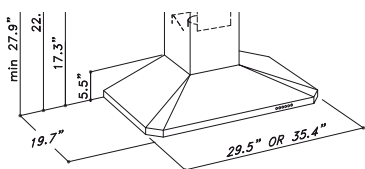

SU26

00911263501
00911264601

CFM
aluminum die-cast motor housing
30 Pa

- Noise level: 63 dBA / 4,9 sones

- Lighting: 2 x 20 W halogen lamps

- Control panel: 4 speed + delay off timer + light switch

- Grease filter: anodized aluminium (5+1 layers)