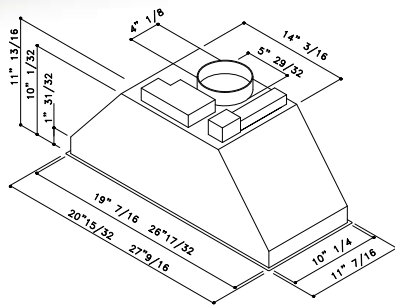

* Available also in SUE Version

SUE 900 20" 00915212201
SUE 900 27" 00915212401

SUE 900

- Motor: 375 CFM
Aluminium die-cast motor housing

- Pressure: 430 Pa
- Noise level: 57 dBA /4,2 sones

- Lighting: 2 x 20 W halogen lamps

- Control panel: 3 speed push-button + light switch

- Grease filter: anodized aluminium (4+1 layers)

- Optional canopy (SCH 31A) available

- Optional liners

- Air Outlet: 6" Round

- Cut out: 10" 3/8 - 19" 19/32
10" 3/8 - 26" 11/16

- Accessories:

Charcoal filters: KF4 (order 2 pcs) 60080474002