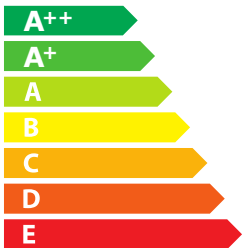

ENERG

енергия · ενεργεια

SIRIUS

C973075RC1243833

62
kWh/annum

Icon of a water tap with three droplets. Below it, the text **AB**CDEFG indicates the water consumption class.

Icon of a light bulb. Below it, the text ABC**D**EFG indicates the lighting class.

Icon of a speaker with sound waves. Below it, the text ABCDE**F**G indicates the sound power level class.

Icon of a speaker with sound waves. Below it, the text **62**dB indicates the sound power level.